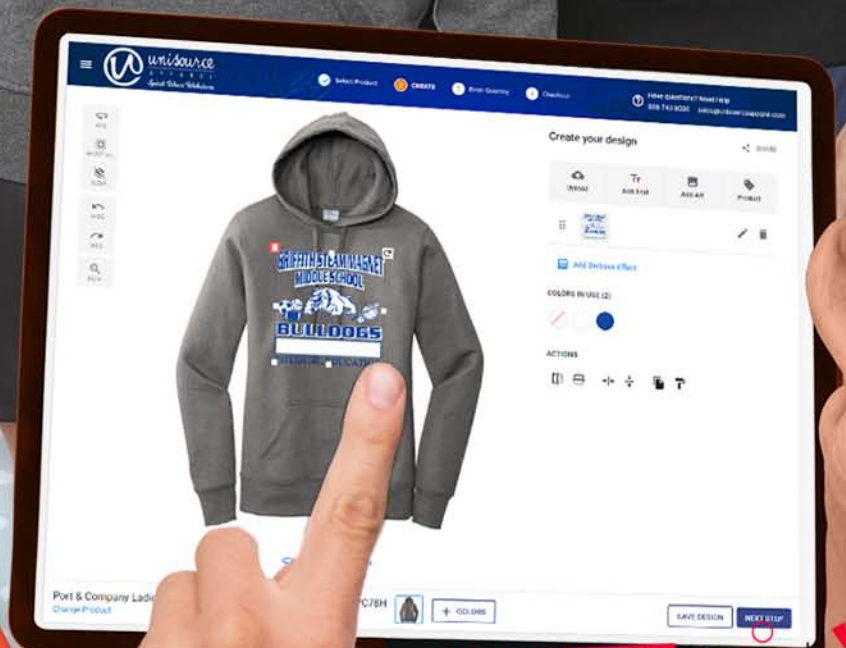

DESIGN & ORDER

**YOUR
PE UNIFORM &
SPIRIT WEAR
APPAREL
FAST & EASY**

INTUITIVE & EASY TO USE INTERFACE

**HUNDREDS OF PRE-DESIGNED TEMPLATES,
CLIPARTS & GRAPHICS**

**WIDE ARRAY OF APPAREL
BRANDS AND STYLES TO
CHOOSE FROM**

**ALREADY HAVE A DESIGN?
EASY UPLOAD & PREVIEW IT
TO YOUR CHOSEN APPAREL**

**DESIGN
NOW**

pe-uniform.unisourceapparel.com

spiritwear.unisourceapparel.com

NEED HELP

888 743 8000

sales@unisourceapparel.com